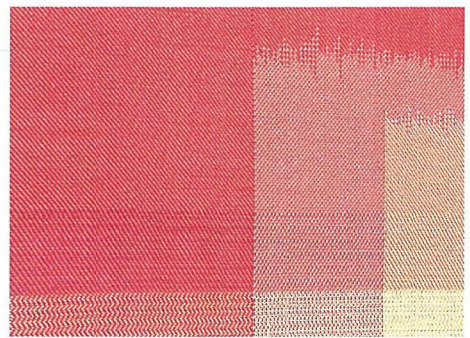

untitled
warp and weft ikat weaving
70cm W X 260cm L

detail 1

detail 2

angle-view