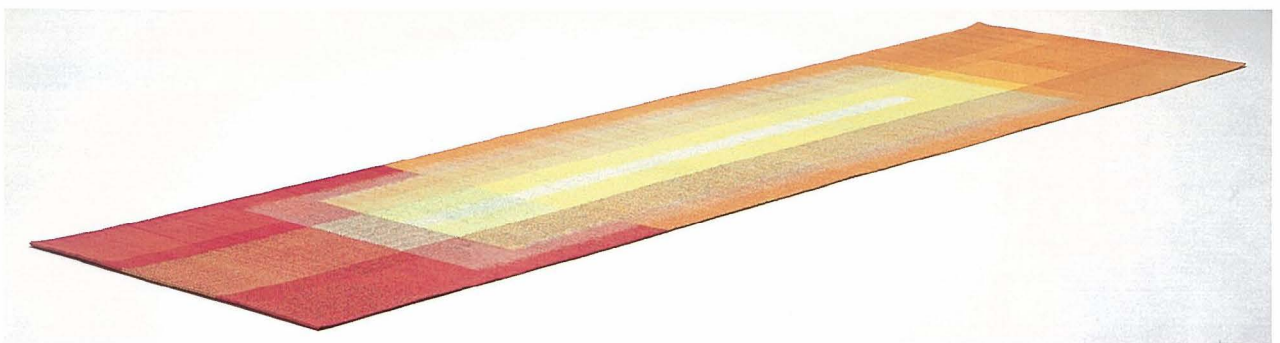

untitled
warp and weft ikat weaving
70cm W X 260cm L

detail 1

detail 2

angle-view