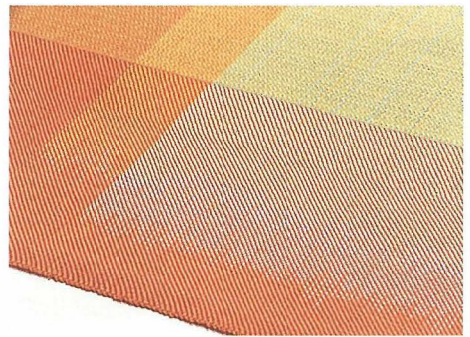

untitled
warp and weft ikat weaving
70cm W X 260cm L

detail 1

detail 2

angle-view